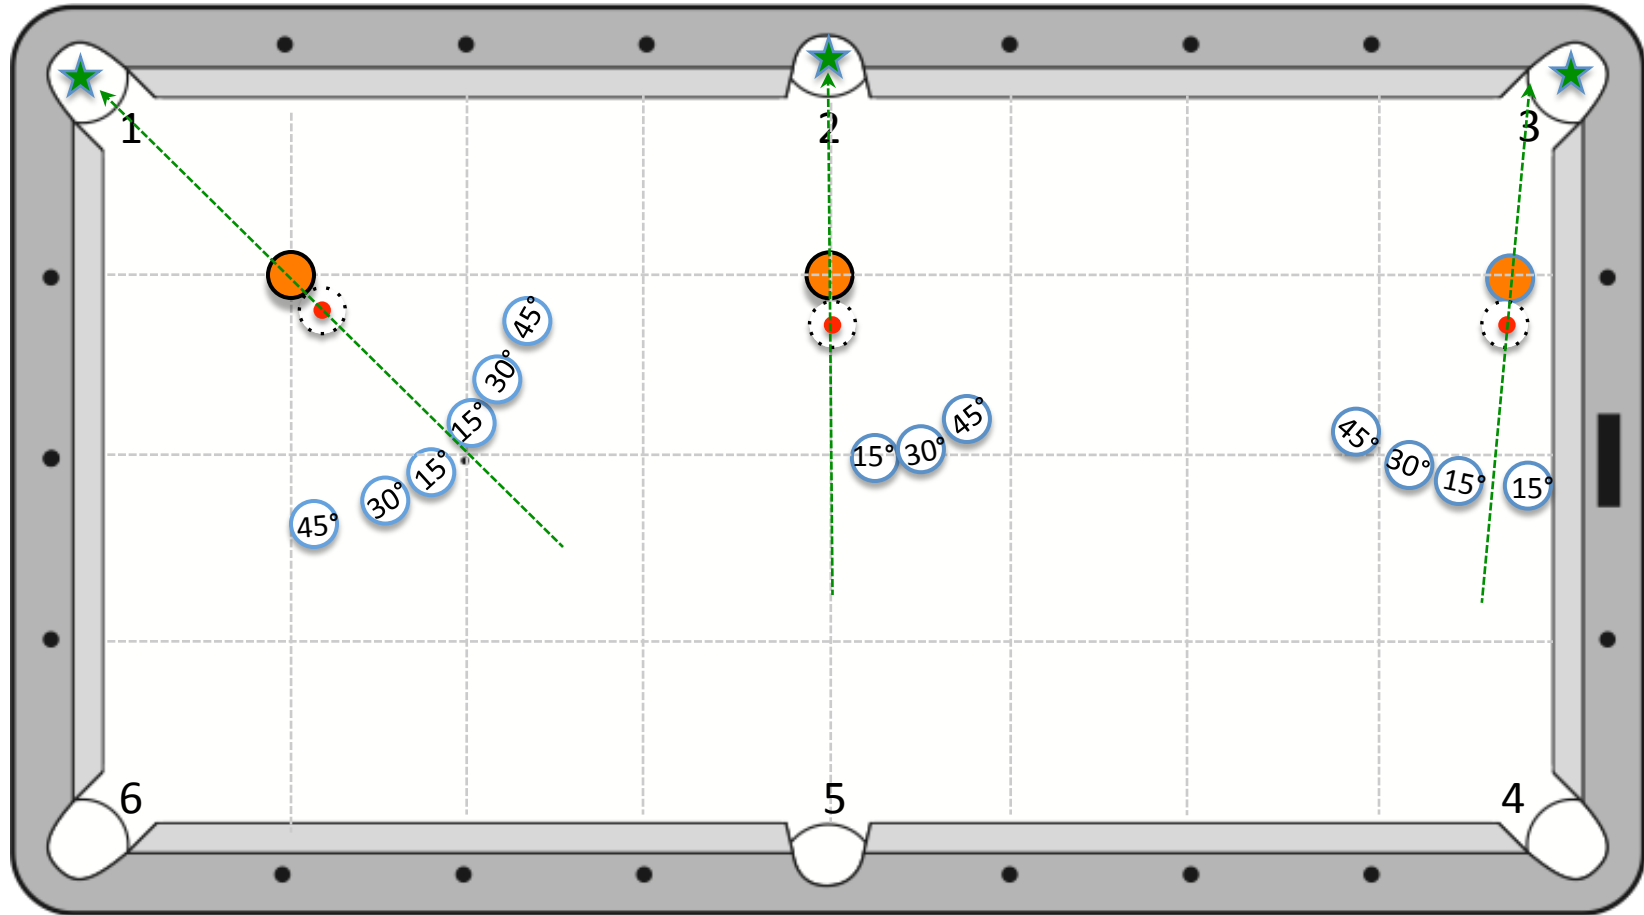

← Line to the pocket

● Aiming Target

15° Cut Angle
7/8 Ball Hit

30° Cut Angle
1/2 Ball Hit

45° Cut Angle
1/4 Ball Hit

60° Cut Angle
1/8 Ball Hit

Not drawn to scale. Approx values used.